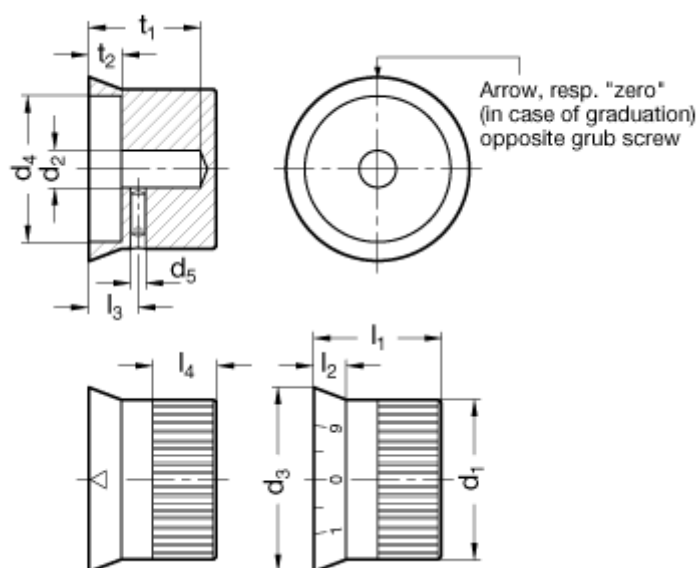

Data Sheet

Article number: 201042208

Description: E+G Control knob in Aluminium
GN 723.4-42-B8-N

Measures

$d_1 = 42$	$l_4 = 15$
$d_2 = B 8$	$t_1 = 30,5$
$d_3 = 49,5$	$t_2 = 11,5$
$d_4 = 37,5$	
$d_5 = M5$	
$l_1 = 33,5$	
$l_2 = 10,5$	
$l_3 = 15,5$	